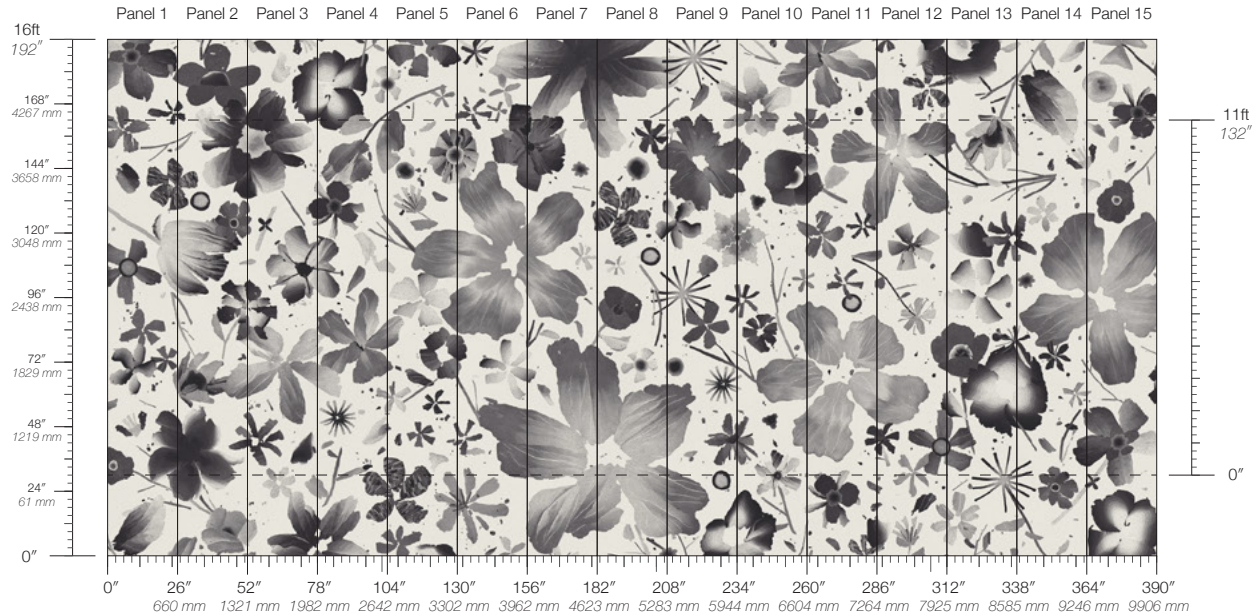

Botanica Artifact

Suitable for residential and some commercial projects

COLOR
Artifact

ITEM
6209

CONTENT
Clay-Coated Paper

PANEL WIDTH
26" / 661 mm trimmed

PANEL HEIGHT
132" / 3353 mm standard
192" / 4877 mm extended

REPEAT
Non-repeating

STOCK
Made to order

LEAD TIME
4 weeks to print

MINIMUM
1 panel

PRICE
Available upon request

ORIGIN
USA

DETAILS
Custom options available

MAINTENANCE
Water-based cleanser

ENVIRONMENTAL
FSC Certified Content

SPECS
100% Cellulose face
Non-woven backing
7.1 oz per linear yard
117 g per linear meter
Smooth surface texture

TESTING
(US) ASTM E84 Adhered Class A

CONTACT
sales@calicowallpaper.com
+1 718 243 1705
57 Lispenard Street
New York, NY 10013 USA

DISCLAIMER
Refer to our website to see the full mural artwork. Reference the physical sample for color and texture. Panel maps represent mural artwork only.